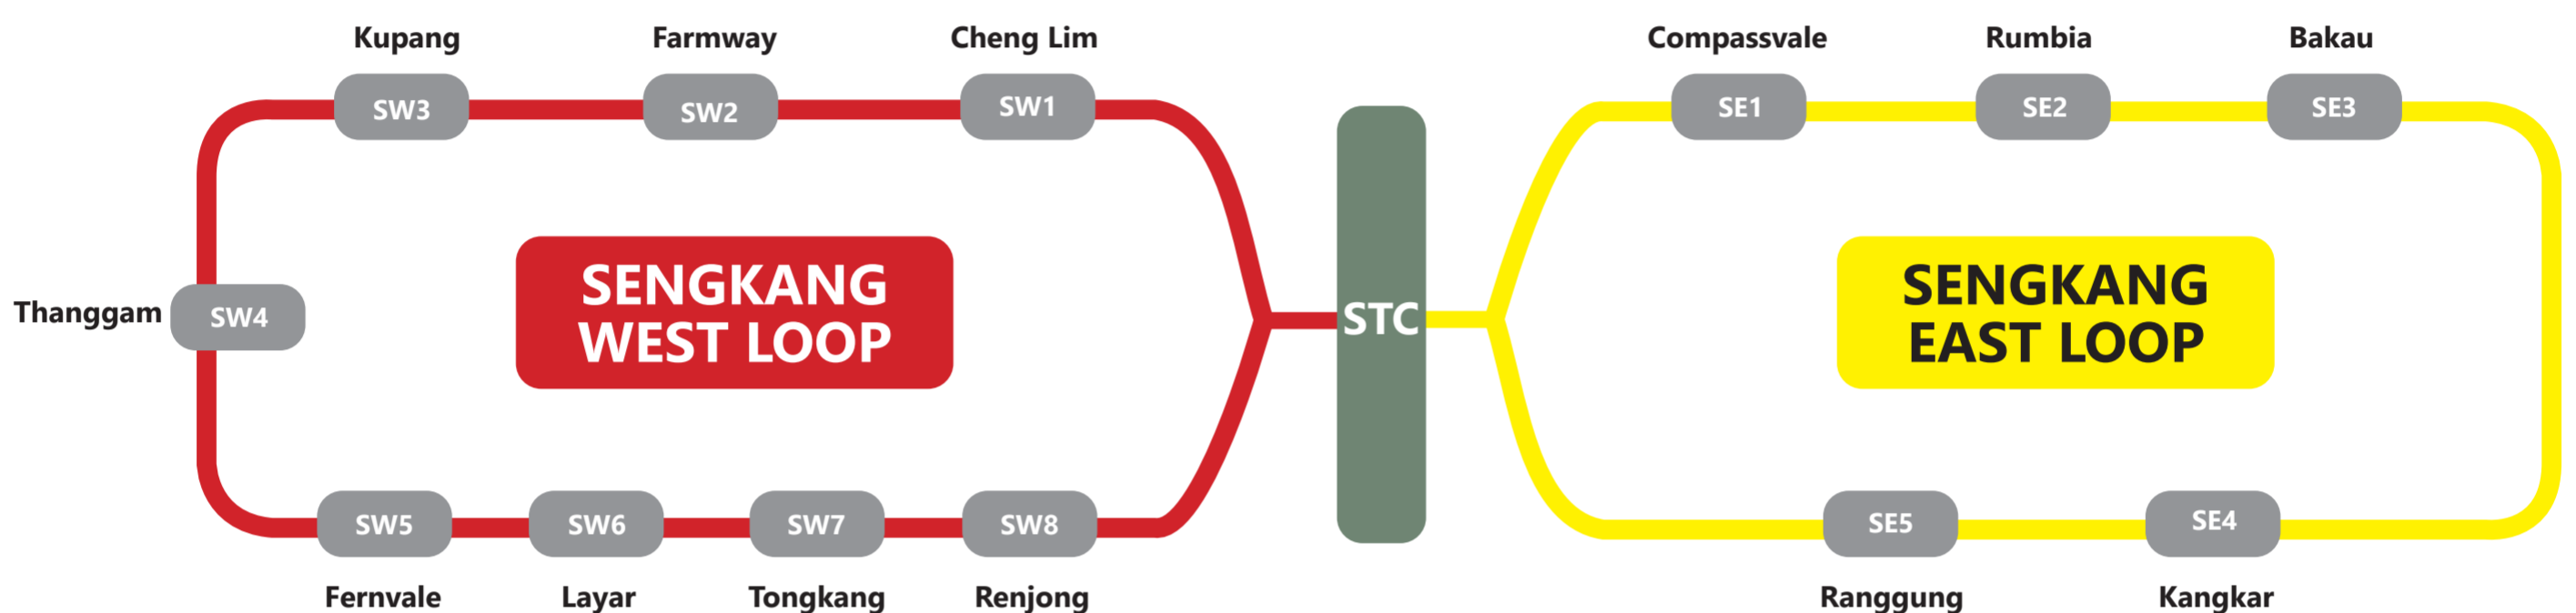

# MAINTENANCE WORKS

## Sengkang Light Rail Transit (LRT) System

We will be conducting maintenance works on **Saturdays** and **Sundays** during passenger service hours from 5 December 2020 to 24 January 2021. On these weekends, train service will **operate as usual on one platform** while the other will be closed for works. Service on both platforms will commence as usual on Monday.

#### Saturdays & Sundays

2, 3, 30 & 31 January 2021

Punggol East via Damai (PE7)  
Punggol West via Sam Kee (PW1)

16 & 17 January 2021

Punggol East via Cove (PE1)  
Punggol West via Soo Teck (PW7)

#### Saturdays & Sundays

6, 7, 27 & 28 February 2021

Punggol East via Cove (PE1)  
Punggol West via Soo Teck (PW7)

20 & 21 February, 6 & 7 March 2021

Punggol East via Damai (PE7)  
Punggol West via Sam Kee (PW1)