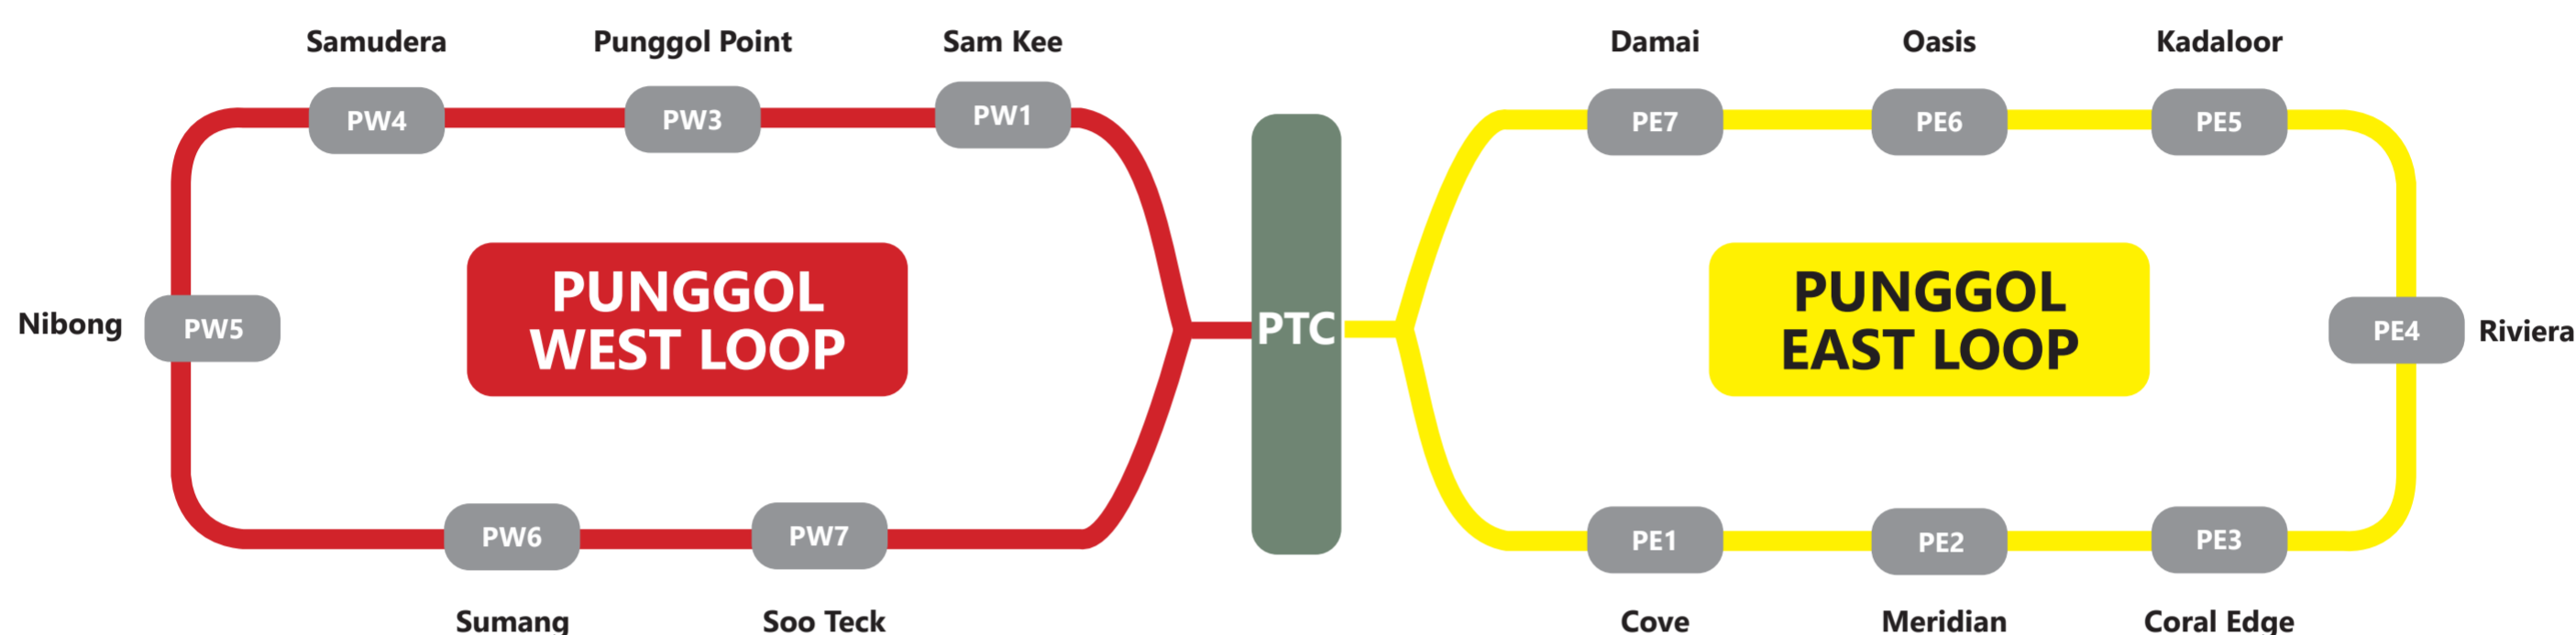

#### From Sengkang Town Centre Station

#### Saturdays & Sundays

9 & 10 January 2021

Sengkang East via Compassvale (SE1)  
Sengkang West via Cheng Lim (SW1)

23 & 24 January 2021

Sengkang East via Ranggung (SE5)  
Sengkang West via Renjong (SW8)

# MAINTENANCE WORKS

## Punggol Light Rail Transit (LRT) System

We will be conducting maintenance works on **Saturdays** and **Sundays** during passenger service hours from 12 December 2020 to 7 March 2021 (except 13 & 14 February 2021). On these weekends, train service will **operate as usual on one platform** while the other will be closed for works. Service on both platforms will commence as usual on Monday.